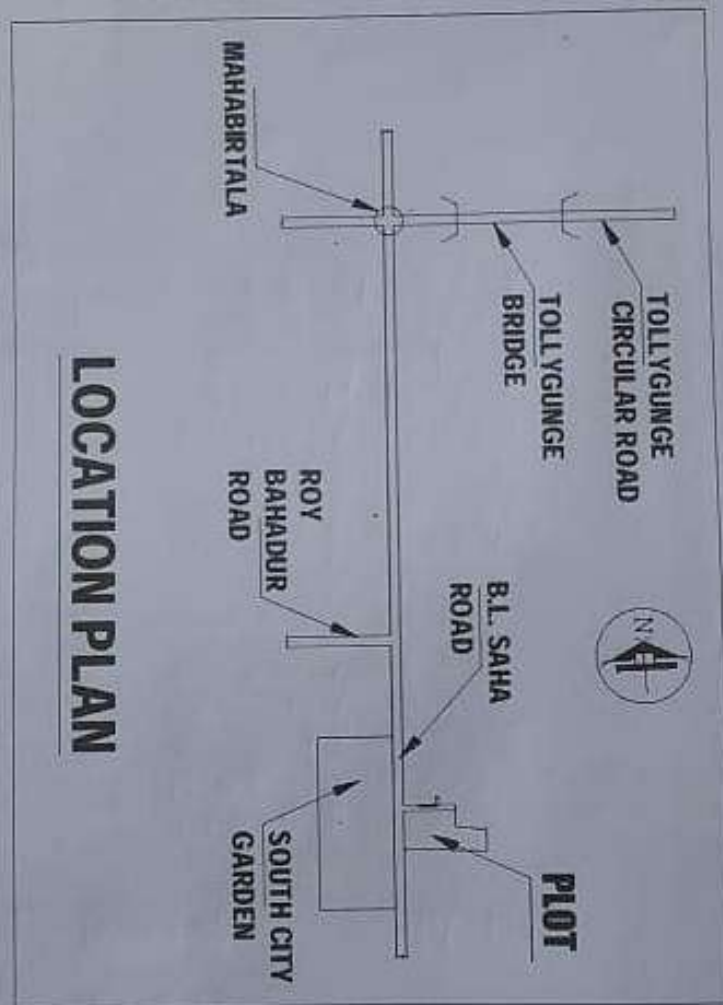

SHREE CONSTRUCTION

154A, BASANTA LAL SAHA ROAD KOLKATA - 700 053

CONTACT US : 9830068015/ 7980348795

MAIL US : shree.cons@gmail.com

Date :

LOCATION DETAILS OF THE PROJECT OF LAND DEDICATED FOR THE PROJECT DEVELOPMENT ALONGWITH ITS BOUNDARIES INCLUDING THE LATITUDE & LONGITUDE OF END - POINTS OF THE PROJECT.

DEVELOPER : SHREE CONSTRUCTION

PROJECT : " NIJO NEER "

LATITUDE : 22° 29' 41" N
LONGITUDE : 88° 20' 23" E

SHREE CONSTRUCTION

Sanjay Kumar
Proprietor